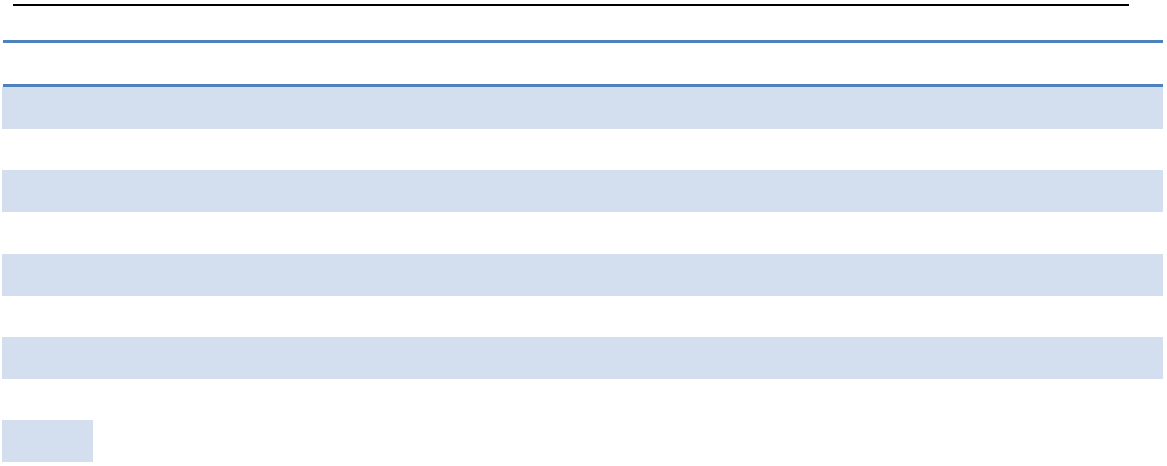

A large area of the page is filled with horizontal blue bars, serving as a template for text input. There are 25 such bars, each approximately 20 pixels high and spanning most of the page width. The bars are separated by small gaps, creating a series of lines for writing.